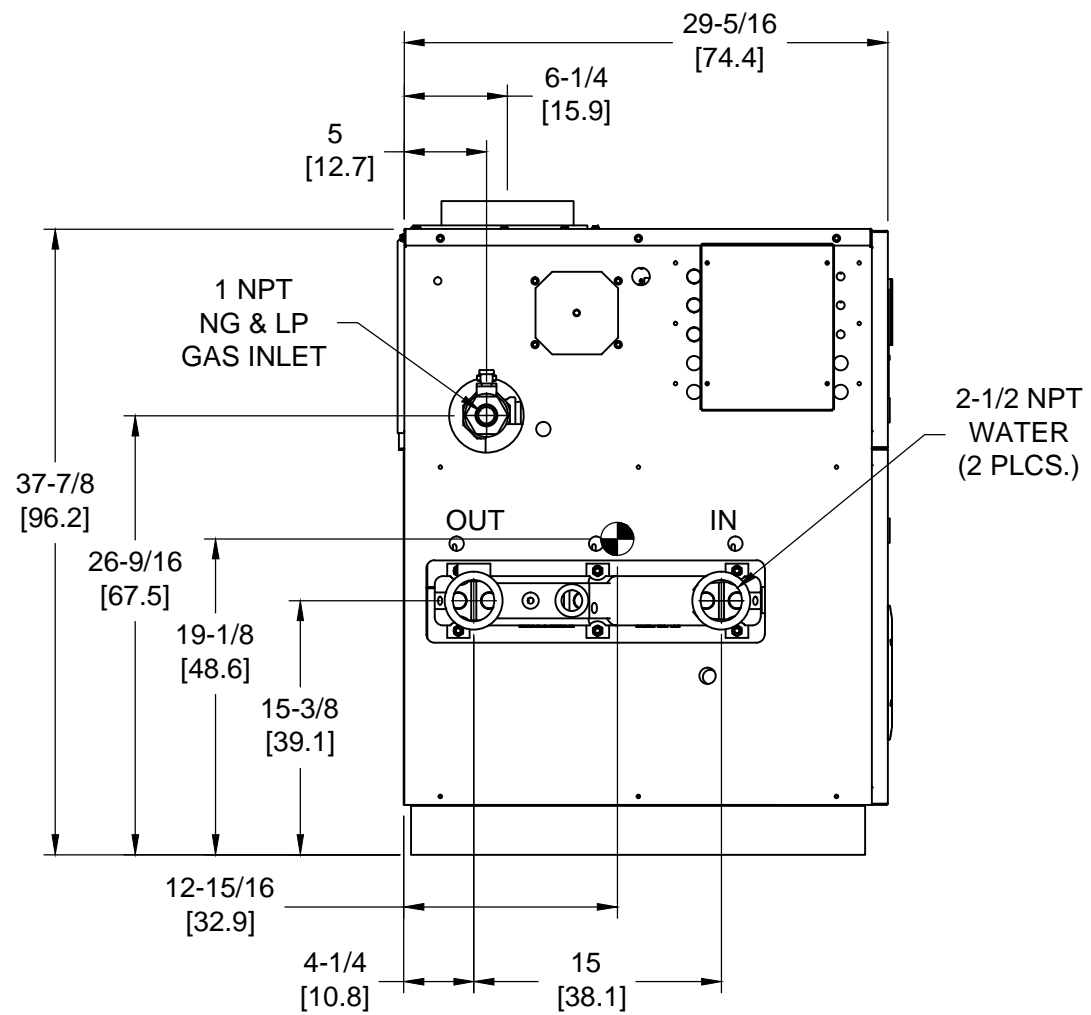

OUTDOOR TOP VIEW

NOTES:

1.  SYMBOL INDICATES CENTER OF GRAVITY.
2. DIMENSIONS ARE NORMAL AND SUBJECT TO MANUFACTURING VARIATION AND SHOULD NOT BE USED FOR ROUGHING IN.
3. ALL DIMENSIONS ARE INCHES[cm].

LEFT VIEW

FRONT VIEW

RIGHT VIEW